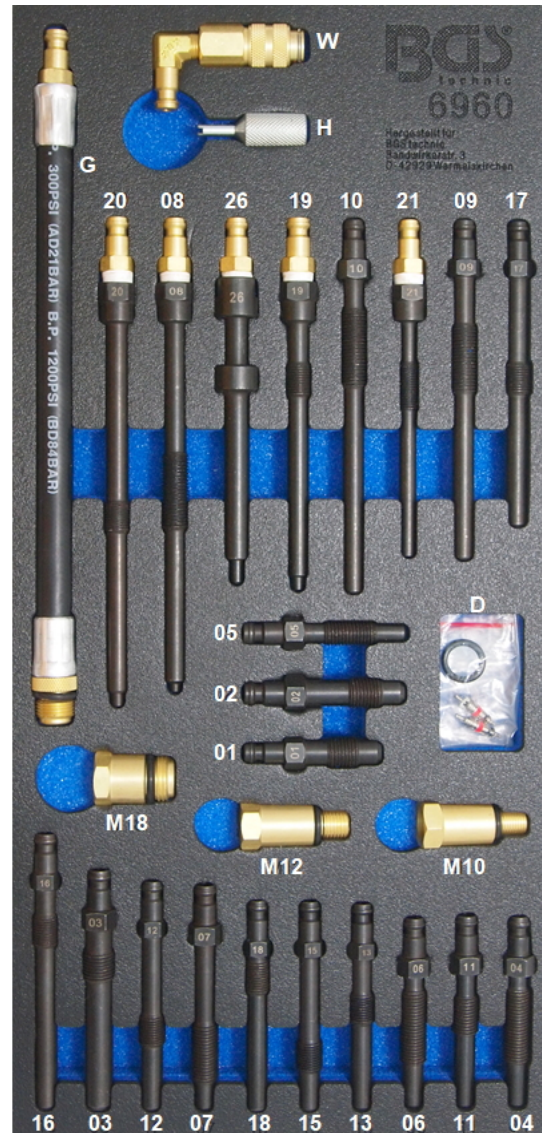

- 26 Klemmadapter ohne Gewinde
- M10 Zündkerzenadapter M10 x 1,0
- M12 Zündkerzenadapter M12 x 1,25
- M18 Zündkerzenadapter M18 x 1,5
- G Prüfschlauch für Benzinmotoren
- W Winkelstück
- H Ventildreher
- D Ersatz O-Ring und Ventile

## COMPONENTS

01	Glow plug adapter M10 x 1.25	a=11	b=8 mm
02	Glow plug adapter M12 x 1.25	a=12	b=8 mm
03	Glow plug adapter M12 x 1.25	a=11	b=47 mm
04	Glow plug adapter M10 x 1.25	a=22.5	b=23.5 mm
05	Glow plug adapter M10 x 1.25	a=18.5	b=10.5 mm
06	Glow plug adapter M10 x 1.25	a=28	b=16 mm
07	Glow plug adapter M10 x 1.25	a=23	b=9.5 mm
08	Glow plug adapter M10 x 1.25	a=28	b=55   c=3 mm
09	Glow plug adapter M10 x 1.25	a=26	b=59 mm
10	Glow plug adapter M10 x 1.25	a=29	b=73 mm
11	Glow plug adapter M10 x 1.25	a=15	b=27 mm
12	Glow plug adapter M10 x 1.0	a=12	b=23 mm
13	Glow plug adapter M10 x 1.0	a=12	b=31 mm
15	Glow plug adapter M10 x 1.0	a=12	b=14 mm
16	Glow plug adapter M10 x 1.0	a=12	b=59 mm
17	Glow plug adapter M10 x 1.0	a=12	b=47 mm
18	Glow plug adapter M10 x 1.0	a=12	b=42 mm
19	Glow plug adapter M10 x 1.0	a=12	b=64   c=5 mm
20	Glow plug adapter M10 x 1.0	a=12	b=57   c=5 mm
21	Glow plug adapter M8 x 1.0	a=18	b=52 mm

- 26 Clamp adaptor without thread
- M10 Spark plug adapter M10 x 1.0
- M12 Spark plug adapter M12 x 1.25
- M14 Spark plug adapter M18 x 1.5
- G Test hose for spark plug adapter
- W Angle piece with quick coupler
- H Valve turning tool to change the adapter valves
- D Replacement O-ring and valves