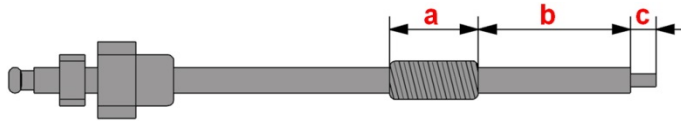

Jeu d'adaptateurs pour testeur de compression et de pertes de pression

COMPOSANTS

01	Adaptateur diesel M10 x 1,25	a=11	b=8 mm
02	Adaptateur diesel M12 x 1,25	a=12	b=8 mm
03	Adaptateur diesel M12 x 1,25	a=11	b=47 mm
04	Adaptateur diesel M10 x 1,25	a=22,5	b=23,5 mm
05	Adaptateur diesel M10 x 1,25	a=18,5	b=10,5 mm
06	Adaptateur diesel M10 x 1,25	a=28	b=16 mm
07	Adaptateur diesel M10 x 1,25	a=23	b=9,5 mm
08	Adaptateur diesel M10 x 1,25	a=28	b=55 x c=3 mm
09	Adaptateur diesel M10 x 1,25	a=26	b=59 mm
10	Adaptateur diesel M10 x 1,25	a=29	b=73 mm
11	Adaptateur diesel M10 x 1,25	a=15	b=27 mm
12	Adaptateur diesel M10 x 1,0	a=12	b=23 mm
13	Adaptateur diesel M10 x 1,0	a=12	b=31 mm
15	Adaptateur diesel M10 x 1,0	a=12	b=14 mm
16	Adaptateur diesel M10 x 1,0	a=12	b=59 mm
17	Adaptateur diesel M10 x 1,0	a=12	b=47 mm
18	Adaptateur diesel M10 x 1,0	a=12	b=42 mm
19	Adaptateur diesel M10 x 1,0	a=12	b=64 | c=5 mm
20	Adaptateur diesel M10 x 1,0	a=12	b=57 | c=5 mm
21	Adaptateur diesel M8 x 1,0	a=18	b=52 mm

- 26 Adaptateur de serrage pour moteurs à diesel
- M10 Adaptateur M10 x 1,0 pour moteurs à essence
- M12 Adaptateur M12 x 1,25 pour moteurs à essence
- M18 Adaptateur M18 x 1,5 pour moteurs à essence
- G Tuyau d'essai pour moteurs à essence
- W Coudé avec raccord rapide
- H Outil de soupape pour remplacer les soupapes d'adaptateur
- D Joint torique et vannes de remplacement